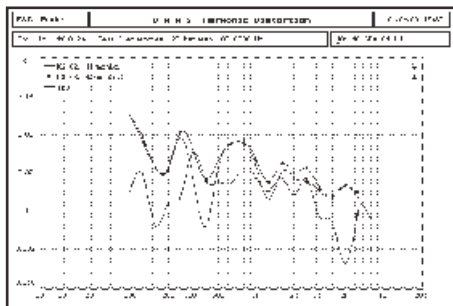

### SPECIFICATIONS:

Frequency response,SPL/2.83v

Impedance curve

Harmonic distortion 94dB/1.5m,nominal impedance

Waterfall Spectrum Analysis