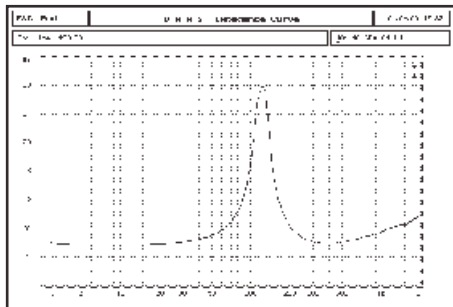

### SPECIFICATIONS:

Frequency response,SPL/2.83v

Impedance curve

Harmonic distortion 94dB/1.5m,nominal impedance

Waterfall Spectrum Analysis