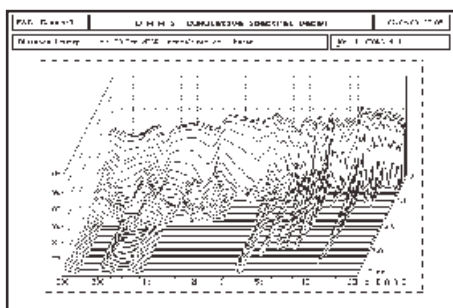

### SPECIFICATIONS:

Frequency response,SPL/2.83v

Impedance curve

Harmonic distortion 94dB/1.5m,nominal impedance

Waterfall Spectrum Analysis