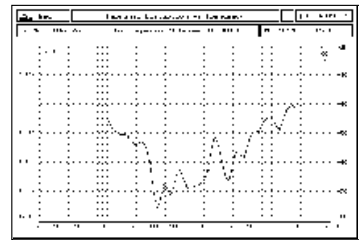

Attached drawing:

LOW:

Frequency response, P_S/2.83v

Impedance curve

Harmonic distortion 0.6dB /2.5m ,
nominal impedance

Waterfall spectrum analysis

MID/HIGH:

Cabinet Dimension :