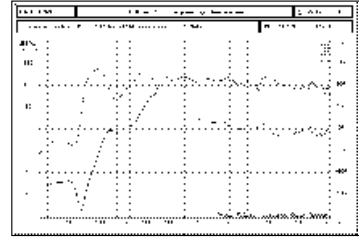

Attached drawing:

LOW:

Frequency response, P_S/2.83v

Impedance curve

Harmonic distortion 0.6dB /2.5m ,
nominal impedance

Waterfall spectrum analysis

MID/HIGH:

Cabinet Dimension :