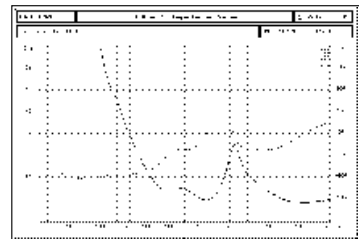

Specifications :

Transducers	Bass : 12" x 2 ; Mid : 8" x 1 ; Treb : 44mm x 1
Frequency response(-3dB/-10dB)	LOW:43Hz-800Hz/35Hz-3KHz , MID/HIGH:400Hz-20KHz/300Hz-20KHz
Sensitivity(1m/1W)	LOW:100dB , MID/HIGH:103dB
Xover point	LOW/MID:450Hz , MID/HIGH:2.2KHz
Dispersion(H x V)	90° x 40°
Power(RMS)	LOW:500W , MID/HIGH:200W
Rated impedance	LOW:4 Ohm , MID/HIGH:8 Ohm
DC impedance	LOW:2.8 Ohm , MID/HIGH:4.8 Ohm
THD	<3%
Input	Spring clip
Net weight	LOW:40Kg , MID/HIGH:14.4Kg
Gross weight	LOW:45Kg , MID/HIGH:19Kg
Dimensions(W x D x H)	LOW:560 x 440 x 800mm , MID/HIGH:560 x 408 x 584mm
Packing dimensions(W x D x H)	LOW:670 x 550 x 920mm , MID/HIGH:700 x 676 x 535mm

Attached drawing:

LOW:

Frequency response, P_S/2.83v

Impedance curve

Harmonic distortion 0.6dB /2.5m ,
nominal impedance

Waterfall spectrum analysis

MID/HIGH:

Cabinet Dimension :