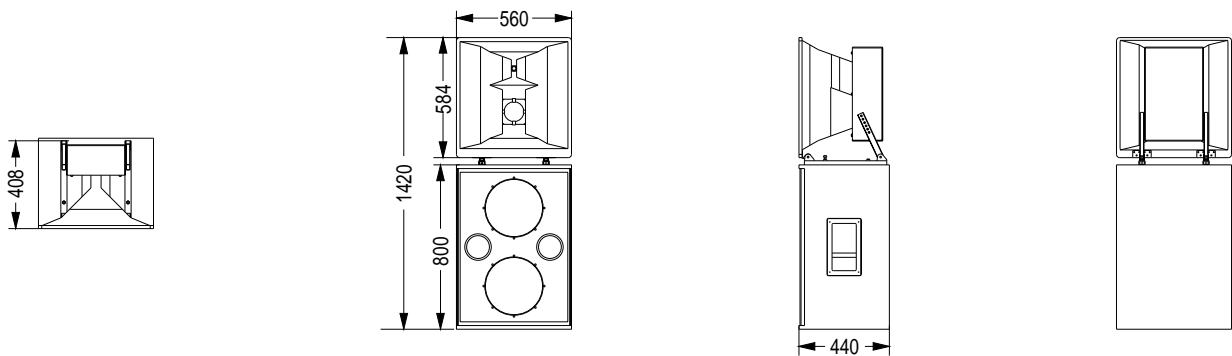

Specifications :

Transducers	Bass : 12" x 2 ; Mid : 8" x 1 ; Treb : 44mm x 1
Frequency response(-3dB/-10dB)	LOW:43Hz-800Hz/35Hz-3KHz , MID/HIGH:400Hz-20KHz/300Hz-20KHz
Sensitivity(1m/1W)	LOW:100dB , MID/HIGH:103dB
Xover point	LOW/MID:450Hz , MID/HIGH:2.2KHz
Dispersion(H x V)	90° x 40°
Power(RMS)	LOW:500W , MID/HIGH:200W
Rated impedance	LOW:4 Ohm , MID/HIGH:8 Ohm
DC impedance	LOW:2.8 Ohm , MID/HIGH:4.8 Ohm
THD	<3%
Input	Spring clip
Net weight	LOW:40Kg , MID/HIGH:14.4Kg
Gross weight	LOW:45Kg , MID/HIGH:19Kg
Dimensions(W x D x H)	LOW:560 x 440 x 800mm , MID/HIGH:560 x 408 x 584mm
Packing dimensions(W x D x H)	LOW:670 x 550 x 920mm , MID/HIGH:700 x 676 x 535mm

Attached drawing:

LOW:

Frequency response, P_S/2.83v

Impedance curve

Harmonic distortion 0.6dB /2.5m ,
nominal impedance

Waterfall spectrum analysis

MID/HIGH:

Cabinet Dimension :