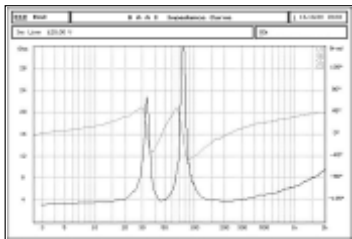

Specifications :

Transducers	Bass : 12" x 2 ; Mid : 8" x 1 ; Treb : 44mm x 1
Frequency response(-3dB/-10dB)	LOW:43Hz-800Hz/35Hz-3KHz , MID/HIGH:400Hz-20KHz/300Hz-20KHz
Sensitivity(1m/1W)	LOW:100dB , MID/HIGH:103dB
Xover point	LOW/MID:450Hz , MID/HIGH:2.2KHz
Dispersion(H x V)	90° x 40°
Power(RMS)	LOW:500W , MID/HIGH:200W
Rated impedance	LOW:4 Ohm , MID/HIGH:8 Ohm
DC impedance	LOW:2.8 Ohm , MID/HIGH:4.8 Ohm
THD	<3%
Input	Spring clip
Net weight	LOW:40Kg , MID/HIGH:14.4Kg
Gross weight	LOW:45Kg , MID/HIGH:19Kg
Dimensions(W x D x H)	LOW:560 x 440 x 800mm , MID/HIGH:560 x 408 x 584mm
Packing dimensions(W x D x H)	LOW:670 x 550 x 920mm , MID/HIGH:700 x 676 x 535mm

Attached drawing:

LOW:

Frequency response, P_S/2.83v

Impedance curve

Harmonic distortion 0.6dB /2.5m ,
nominal impedance

Waterfall spectrum analysis

MID/HIGH:

Cabinet Dimension :