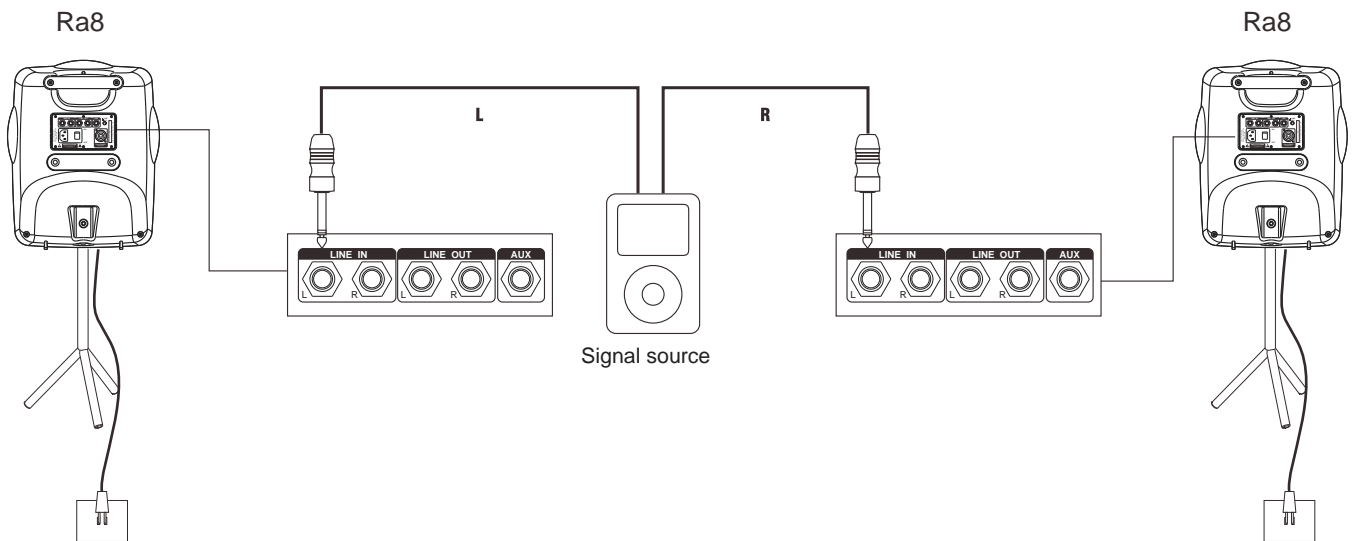

2. Stereo mode . (short distance)