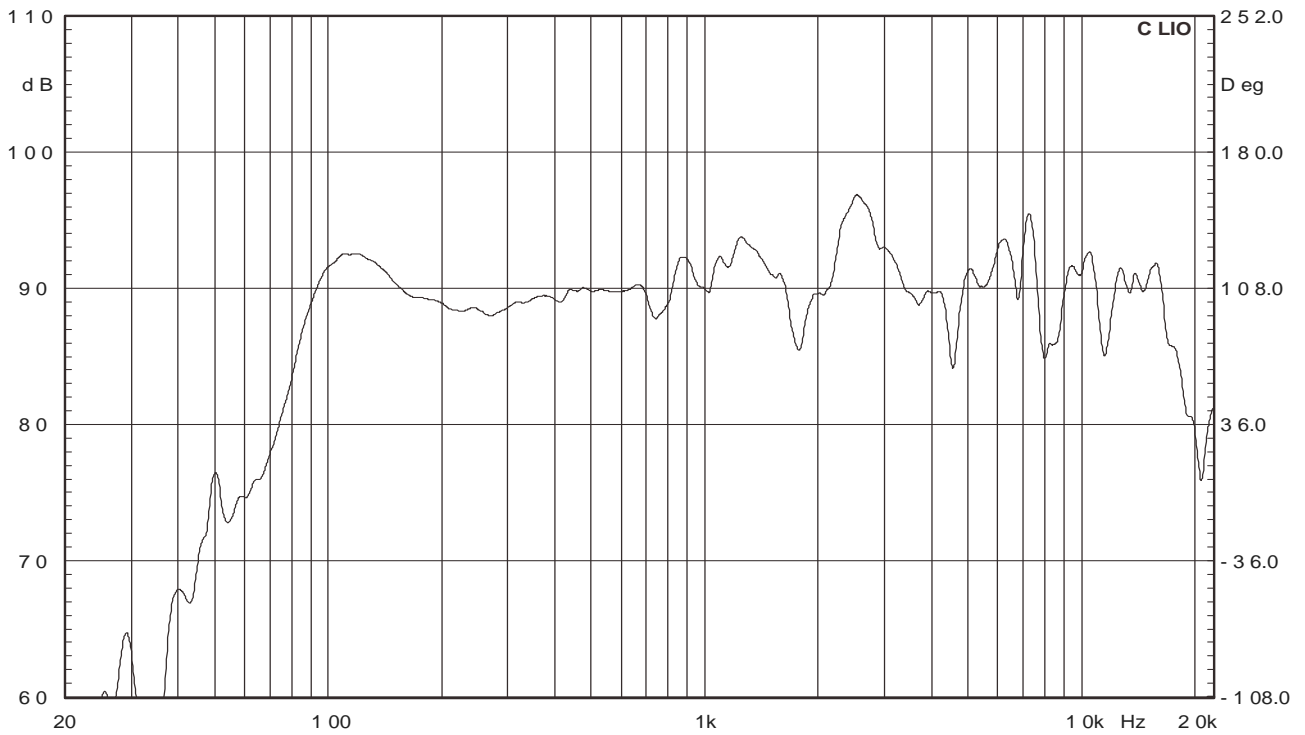

FREQUENCY RESPONSE