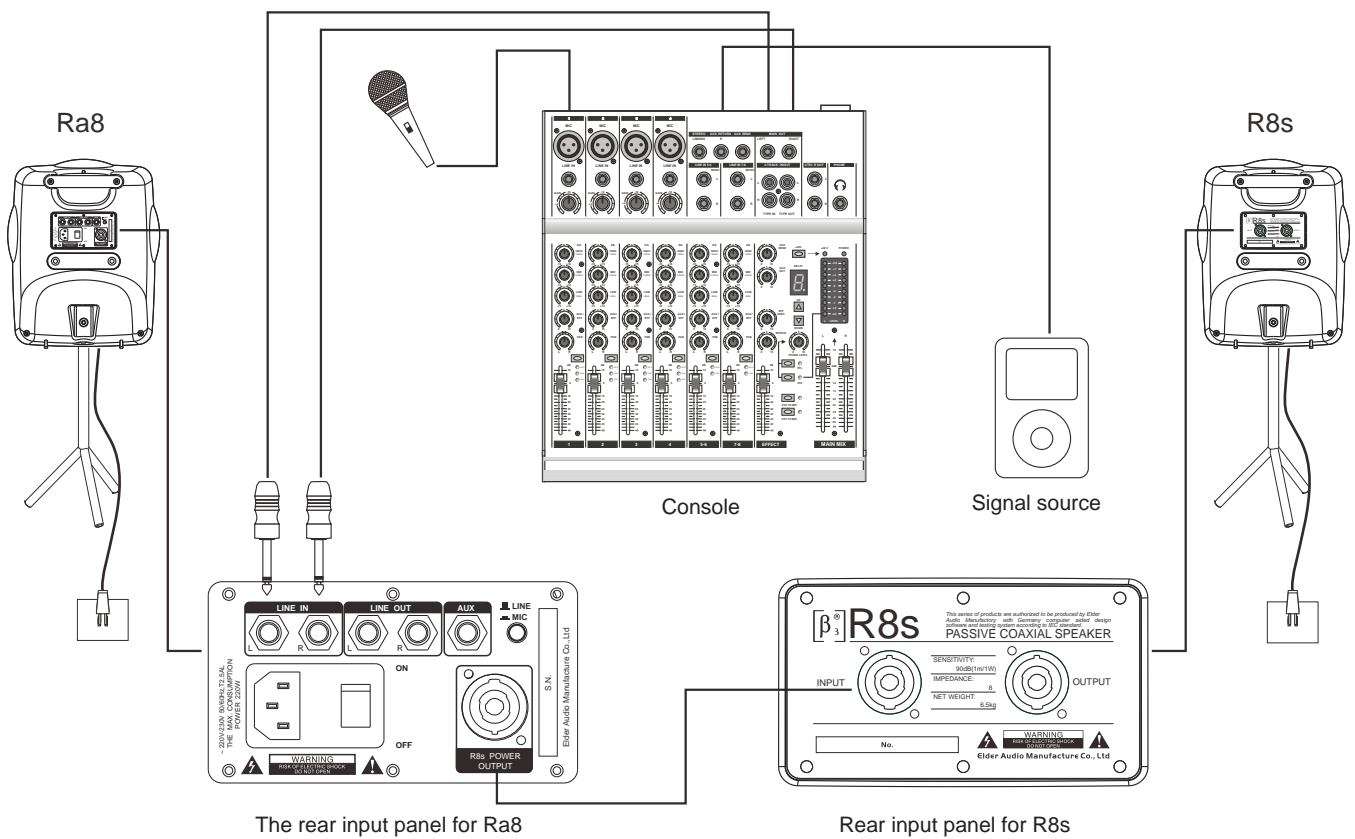

4. Active + passive.