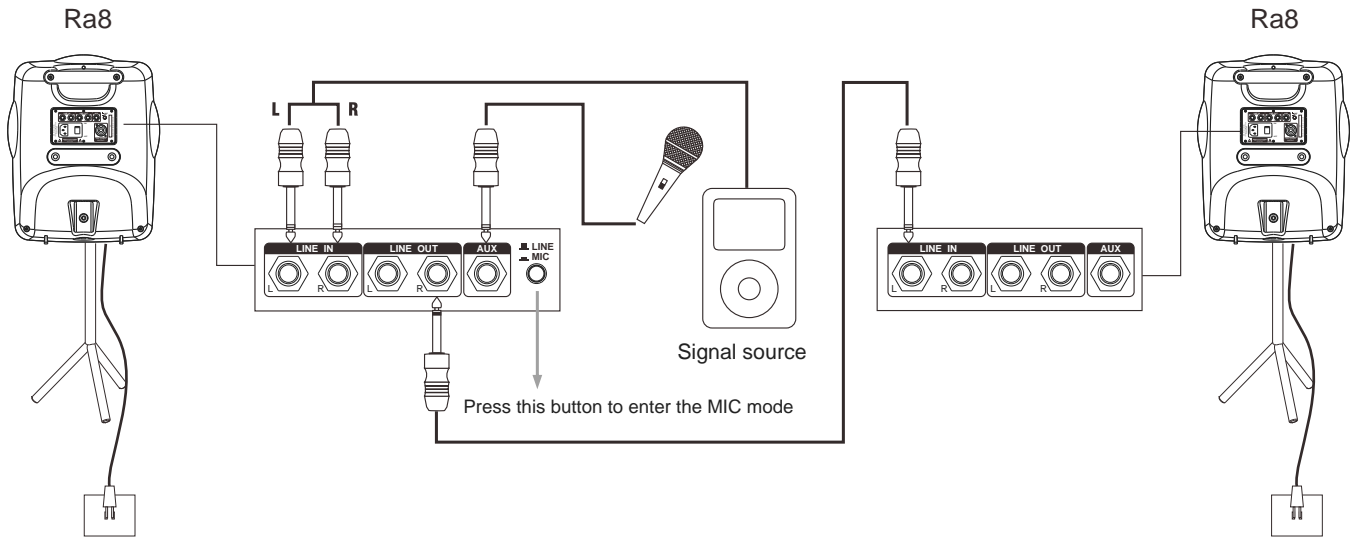

Transducer

Bass	8" / 8 ✕
Treble	3" / 8 ✕

Ra8

FRONT AND REAR PANEL FUNCTIONS

1. Over load indicator.
2. Signal indicator.
3. This is the volume control for the line level input (15), Increase the volume by rotating clockwise and decrease the volume by rotating counter-clockwise. Adjust to appropriate volume.
4. This is the volume control for the line level input(13). Increase the volume by rotating clockwise and decrease the volume by rotating counter-clockwise. Adjust to appropriate volume.
5. Treble tone control.
6. Bass tone control..
7. Speaker handle.
8. Safety locking screw for pole mount..
9. 35mm speaker stand mount..
10. AUX input mic line switch.
Press button in for mic level, release button for line level.
11. Ra8 Speaker output. To power passive R8s for stereo mode. Signal from right input channel only.
12. Power input socket and power switch
13. AUX signal input, Mic line sensitivity controlled by switch(10).
14. Direct line level output.
15. Line level inputs(Left & Right).
Attention: Left input supplies signal to this speaker, Right input supplies signal to either Right line output (14) or speaker output (11) when an additional passive or active speaker is required for stereo mode.

APPLICATION SAMPLE

In this application the right line input or right line output is not required.

1. Stereo mode . (long distance)

2. Stereo mode . (short distance)

Ra8

APPLICATION SAMPLE

3. Stereo mode + Mic signal.