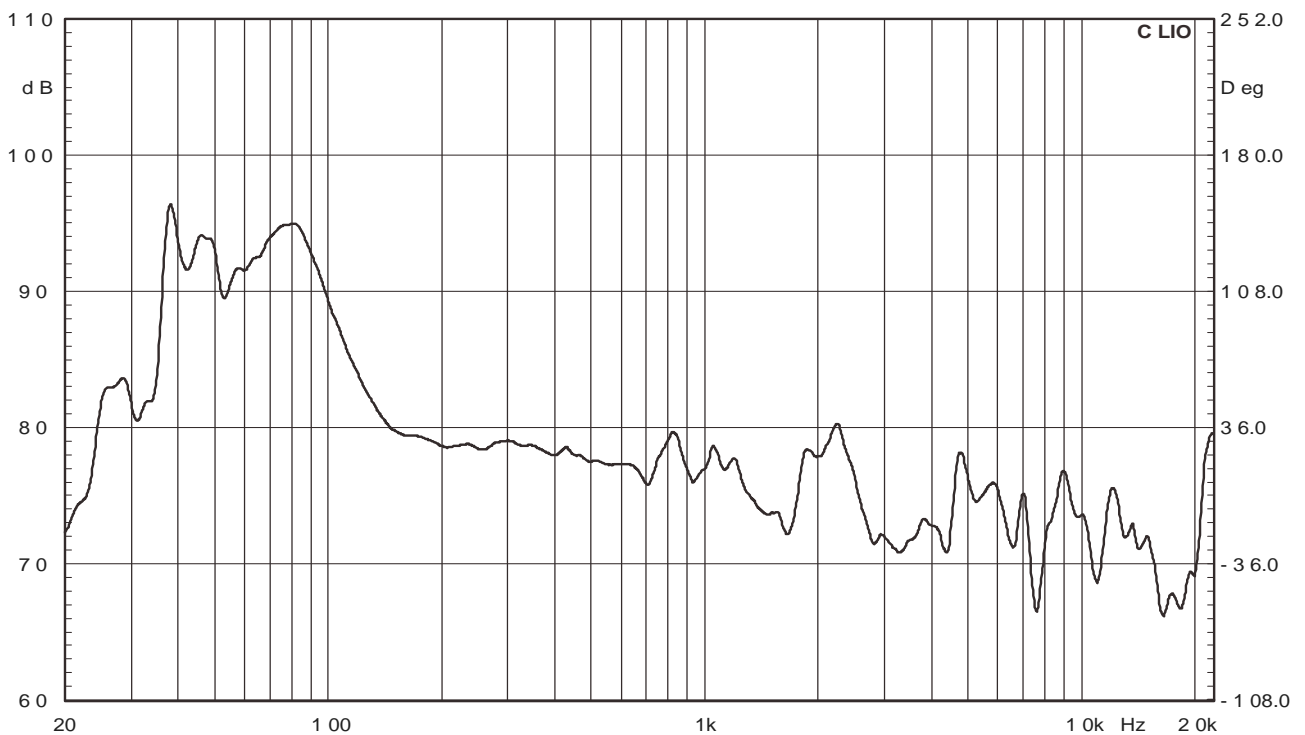

PHASE RESPONSE