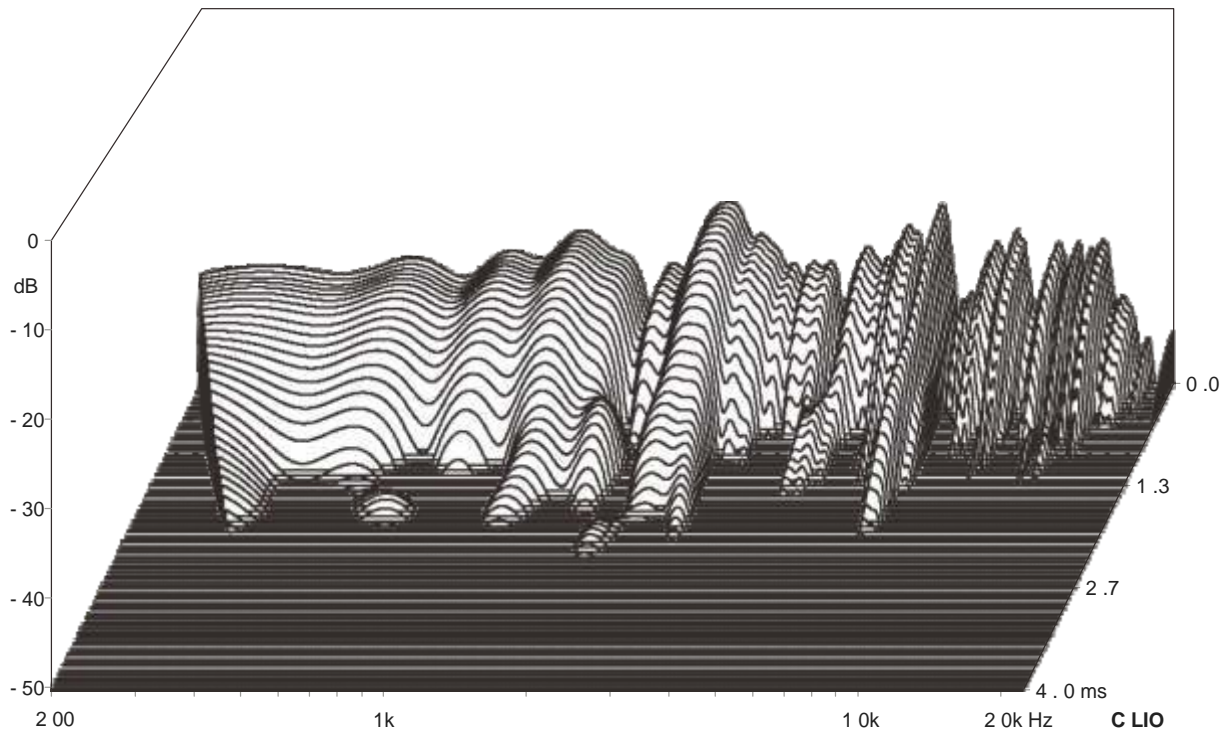

Ra8

WATERFALL