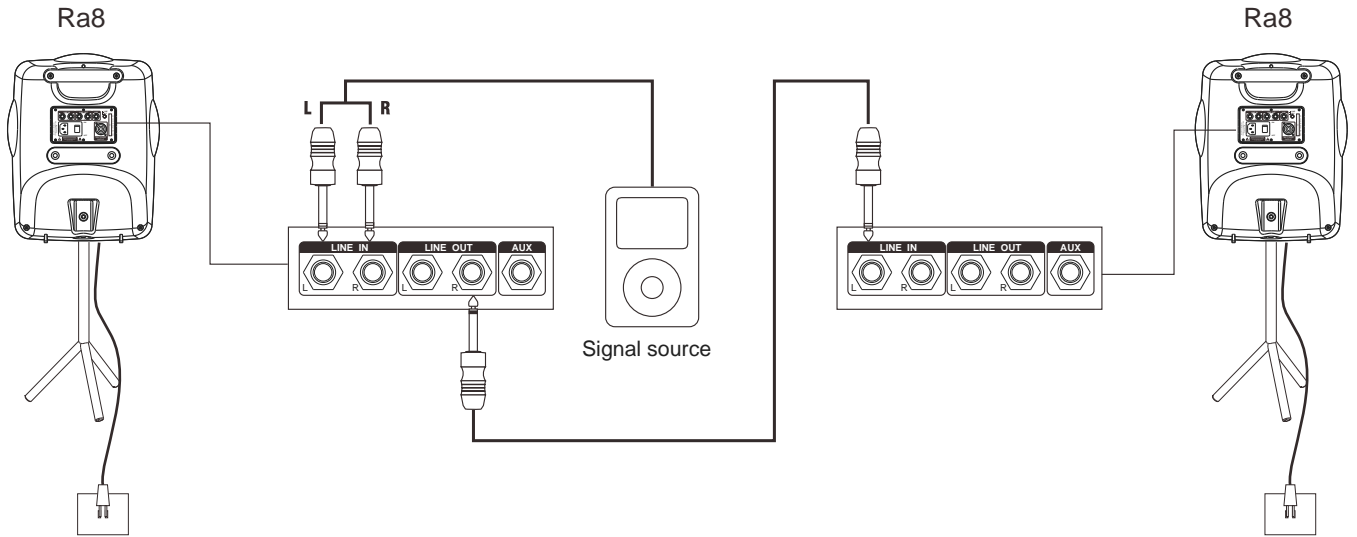

APPLICATION SAMPLE

In this application the right line input or right line output is not required.

1. Stereo mode . (long distance)