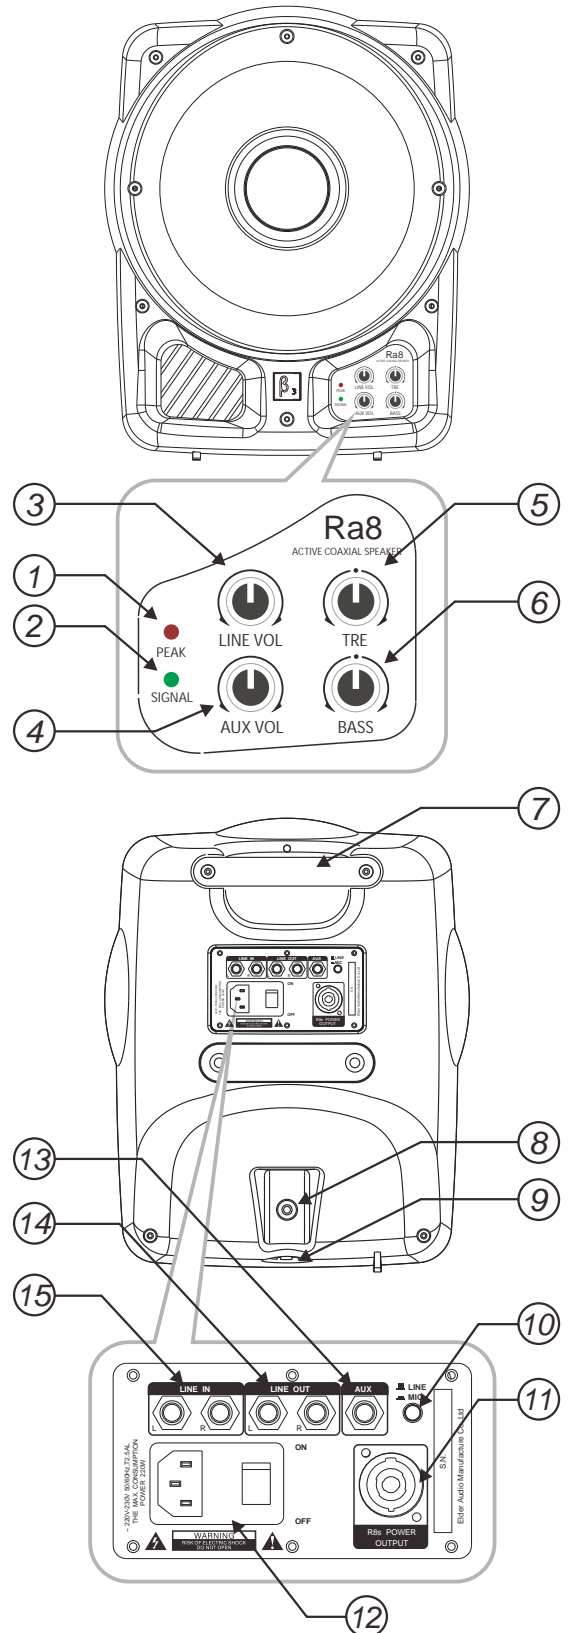

Beta Three

Ra8

CONTENTS

PRODUCT FEATURES	1
SPECIFICATION	1
SPEAKER CONTROL PANEL	2
APPLICATION EXAMPLE	3
ACOUSTIC CHARTS	5
INSTALLATION	7
DIMENSIONS	7
SAFETY INSTRUCTIONS	8
LIMITED WARRANTY	9

PRODUCT FEATURES

SPECIFICATION

Speaker system

Frequency response	65Hz-15kHz
Amplifier Power Output	108/114dB(Peak)
Rated Impedance	8
Input sensitivity: a.f=1kHz rated output power	1V ±10%
b.f=1kHz rated output power	20mV ±20%
LF tone: 120Hz	±6dB
HF tone: 6.3kHz	±12dB
Input mode	6.35 unbalance
Power supply	AC 220V-240V~, 50/60Hz, T2.5AL
Net weight	8.5kg
Gross weight	10.5kg
Dimension	323 ×271 ×397mm
Packing dimension	374 ×321 ×453mm

Transducer

Bass	8" / 8 ✕
Treble	3" / 8 ✕

Ra8

FRONT AND REAR PANEL FUNCTIONS

1. Over load indicator.
2. Signal indicator.
3. This is the volume control for the line level input (15), Increase the volume by rotating clockwise and decrease the volume by rotating counter-clockwise. Adjust to appropriate volume.
4. This is the volume control for the line level input(13). Increase the volume by rotating clockwise and decrease the volume by rotating counter-clockwise. Adjust to appropriate volume.
5. Treble tone control.
6. Bass tone control..
7. Speaker handle.
8. Safety locking screw for pole mount..
9. 35mm speaker stand mount..
10. AUX input mic line switch.
Press button in for mic level, release button for line level.
11. Ra8 Speaker output. To power passive R8s for stereo mode. Signal from right input channel only.
12. Power input socket and power switch
13. AUX signal input, Mic line sensitivity controlled by switch(10).
14. Direct line level output.
15. Line level inputs(Left & Right).
Attention: Left input supplies signal to this speaker, Right input supplies signal to either Right line output (14) or speaker output (11) when an additional passive or active speaker is required for stereo mode.